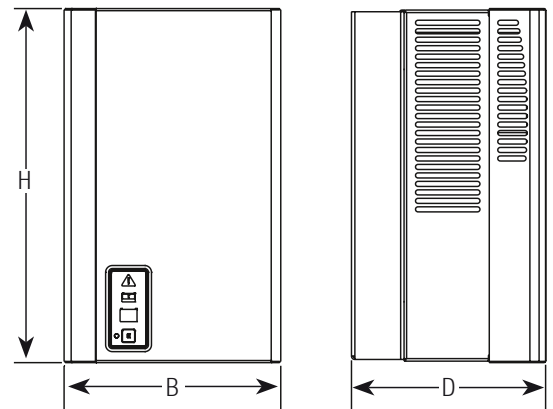

SMC-HF

80V 60A / CG5312

ELECTRICAL INPUT SPECIFICATIONS

VAC Input	3P 400VAC -15%/ +10%
Input Current (Max I)	9.3A (@ 400VAC)
Fuse	10A
Input Frequency	50 - 60Hz
Power Outlet Required	Clipsal 56C420
Power Factor	>0.9 at rated power
Efficiency	>86% at 100% Load

ELECTRICAL OUTPUT SPECIFICATIONS

Technology	High Frequency Conversion (Soft Start)
Nominal VDC	80VDC
VDC Output Range	1.4VDC to 2.9VDC Per Cell
Output Power (kW)	5.3kW (@ 2.2V/Cell, Input 400VAC)
Output Ripple (Max)	<50mV RMS of Nominal DC Voltage
Output Accuracy Setting	VDC Ouput +/- 1% / Current Ouput +/- 2%
MTBF	~60,000 hours @ 30°C

ENVIRONMENTAL

Environmental Protection	Conformal Coating
Operational Temperature (Ambient)	0°C to +40°C (Full Power)
Storage Temperature	-20°C to +50°C
Humidity	RH <90% non-condensing
Cooling	Fan Cooled - Temperature Controlled
IP Rating	IP20

STANDARDS

Emissions	EN 50081-1 Light Industry
Immunity	EN61000-6-2 From 2002-04-01
Safety	EN60335-1 & EN60335-2-29

MECHANICAL

Weight (kgs)	15 (without external cabling)
Height (H) (mm)	417
Width (B) (mm)	255
Depth (D) mm	229

An affiliated business of the GS Yuasa Corporation, CenturyYuasa has over 80-years of supplying a range of stored energy solutions to the Australian market. An established network of sales and distribution offices throughout Australia and New Zealand has seen the business gain the trust and respect from its customers by focusing on quality products and exceptional customer service. The portfolio within CenturyYuasa includes a wide range of stored energy products and services, as well as identifiable brands and unique technologies for automotive, materials handling and standby power applications. Directly maintaining and operating two manufacturing centers in Australia and employing some 500 people, CenturyYuasa continues to be a leading Australian manufacturer of stored energy products.

All reasonable care has been taken to ensure that the data presented in this document is accurate for the purpose for which it is presented. CenturyYuasa reserves the right to make changes to its products and information contained in this document without notice, and shall not be held liable for any loss or damage claimed to have arisen as a result of the use of this brochure.